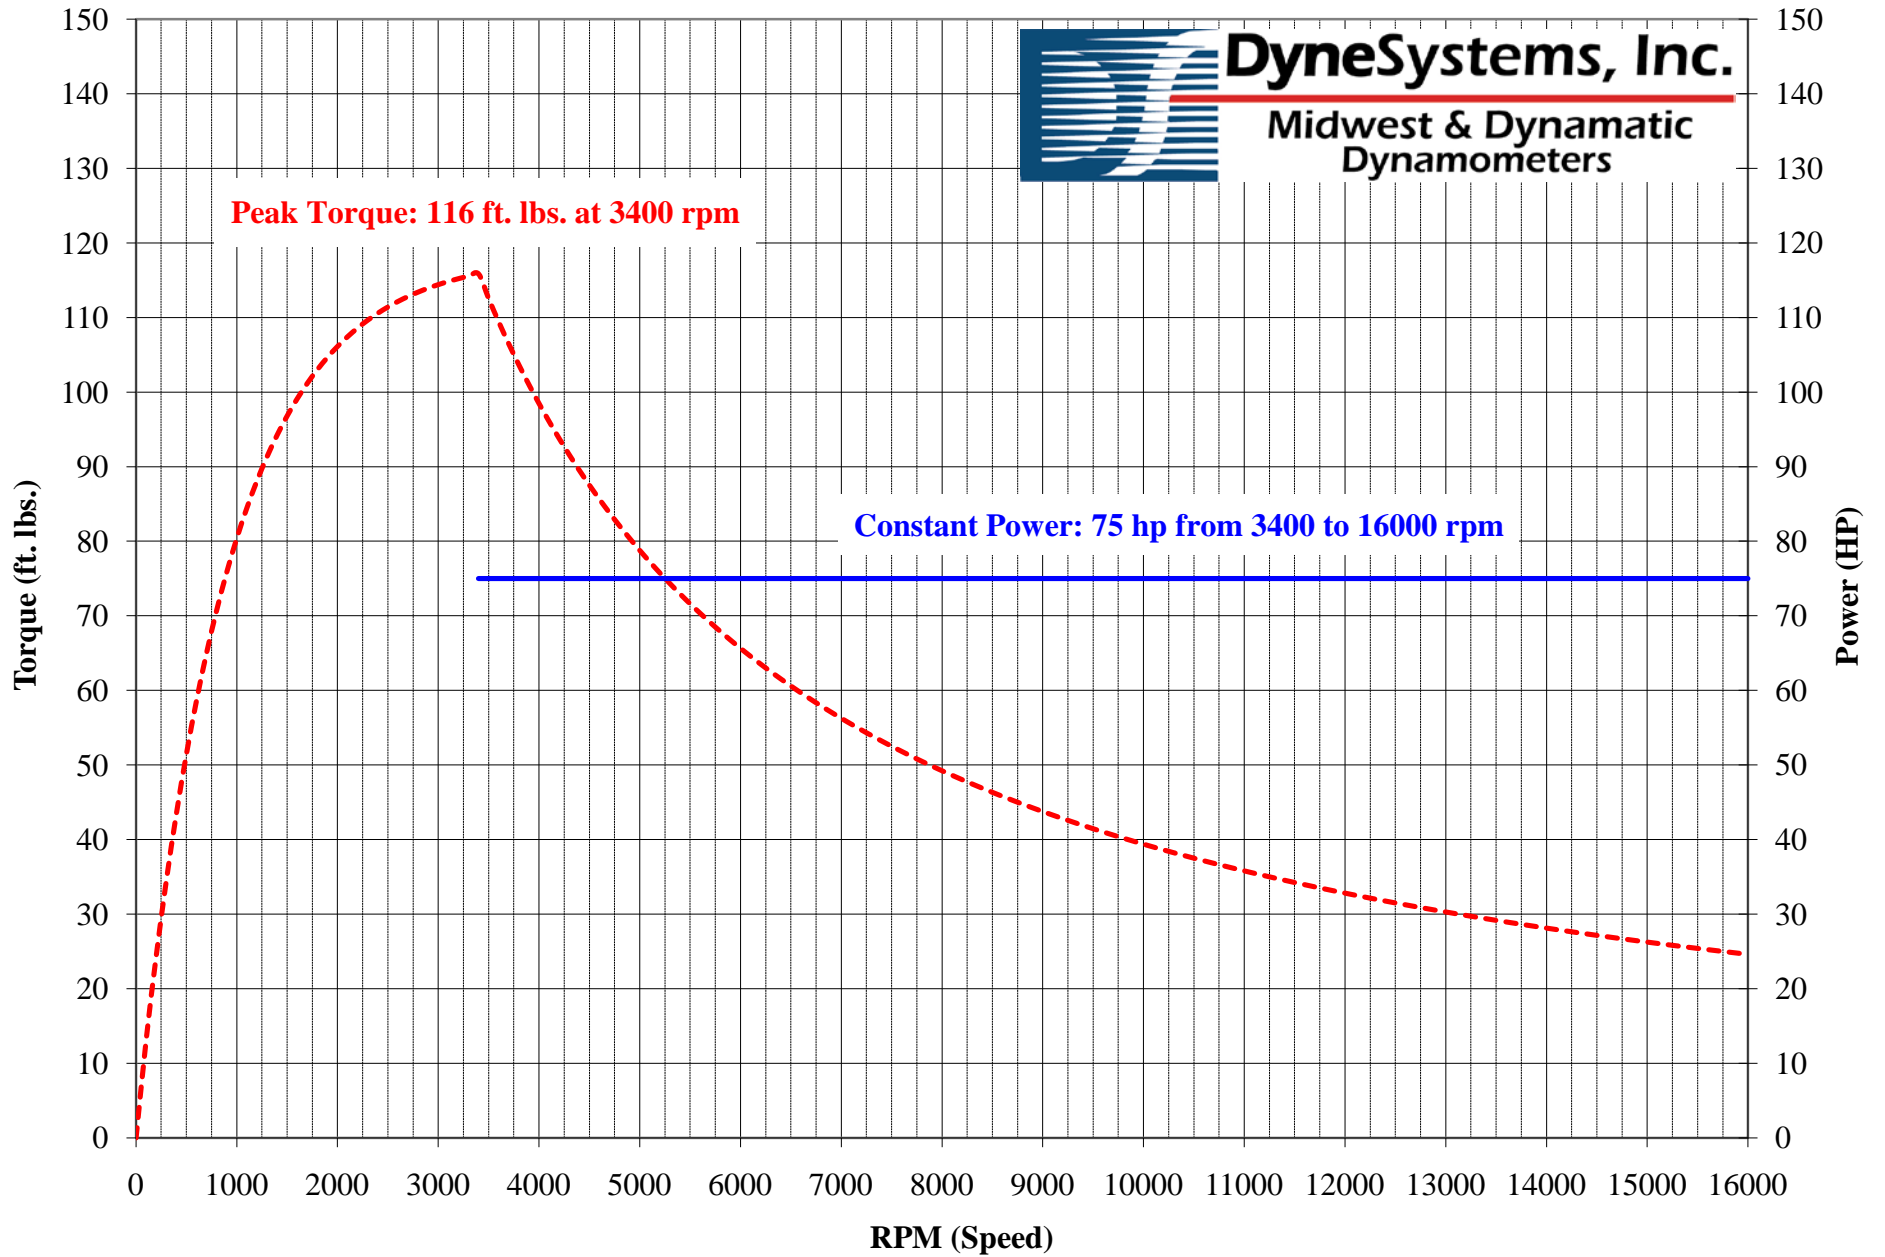

# Dynamic Eddy Current Dynamometer Model 8060HS

**DyneSystems, Inc.**  
Midwest & Dynamic  
Dynamometers

--- Torque    — Power (HP)